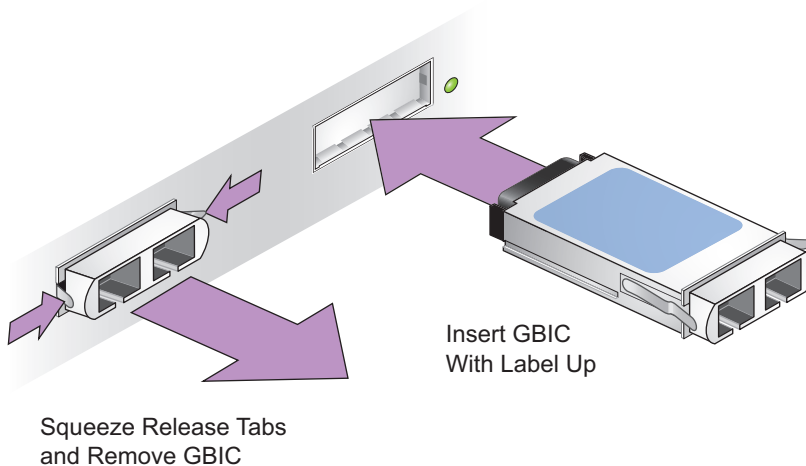

# Alcatel OmniAccess GBIC Installation Instructions

The Alcatel 6000 Wireless LAN switch line cards, and the Alcatel 4324 Wireless LAN switch support Gigabit Ethernet Interface Converter or GBICs (OAW-GBIC-SX, OAW-GBIC-T, and OAW-GBIC-LX). These Class 1 GBICs are user-replaceable.